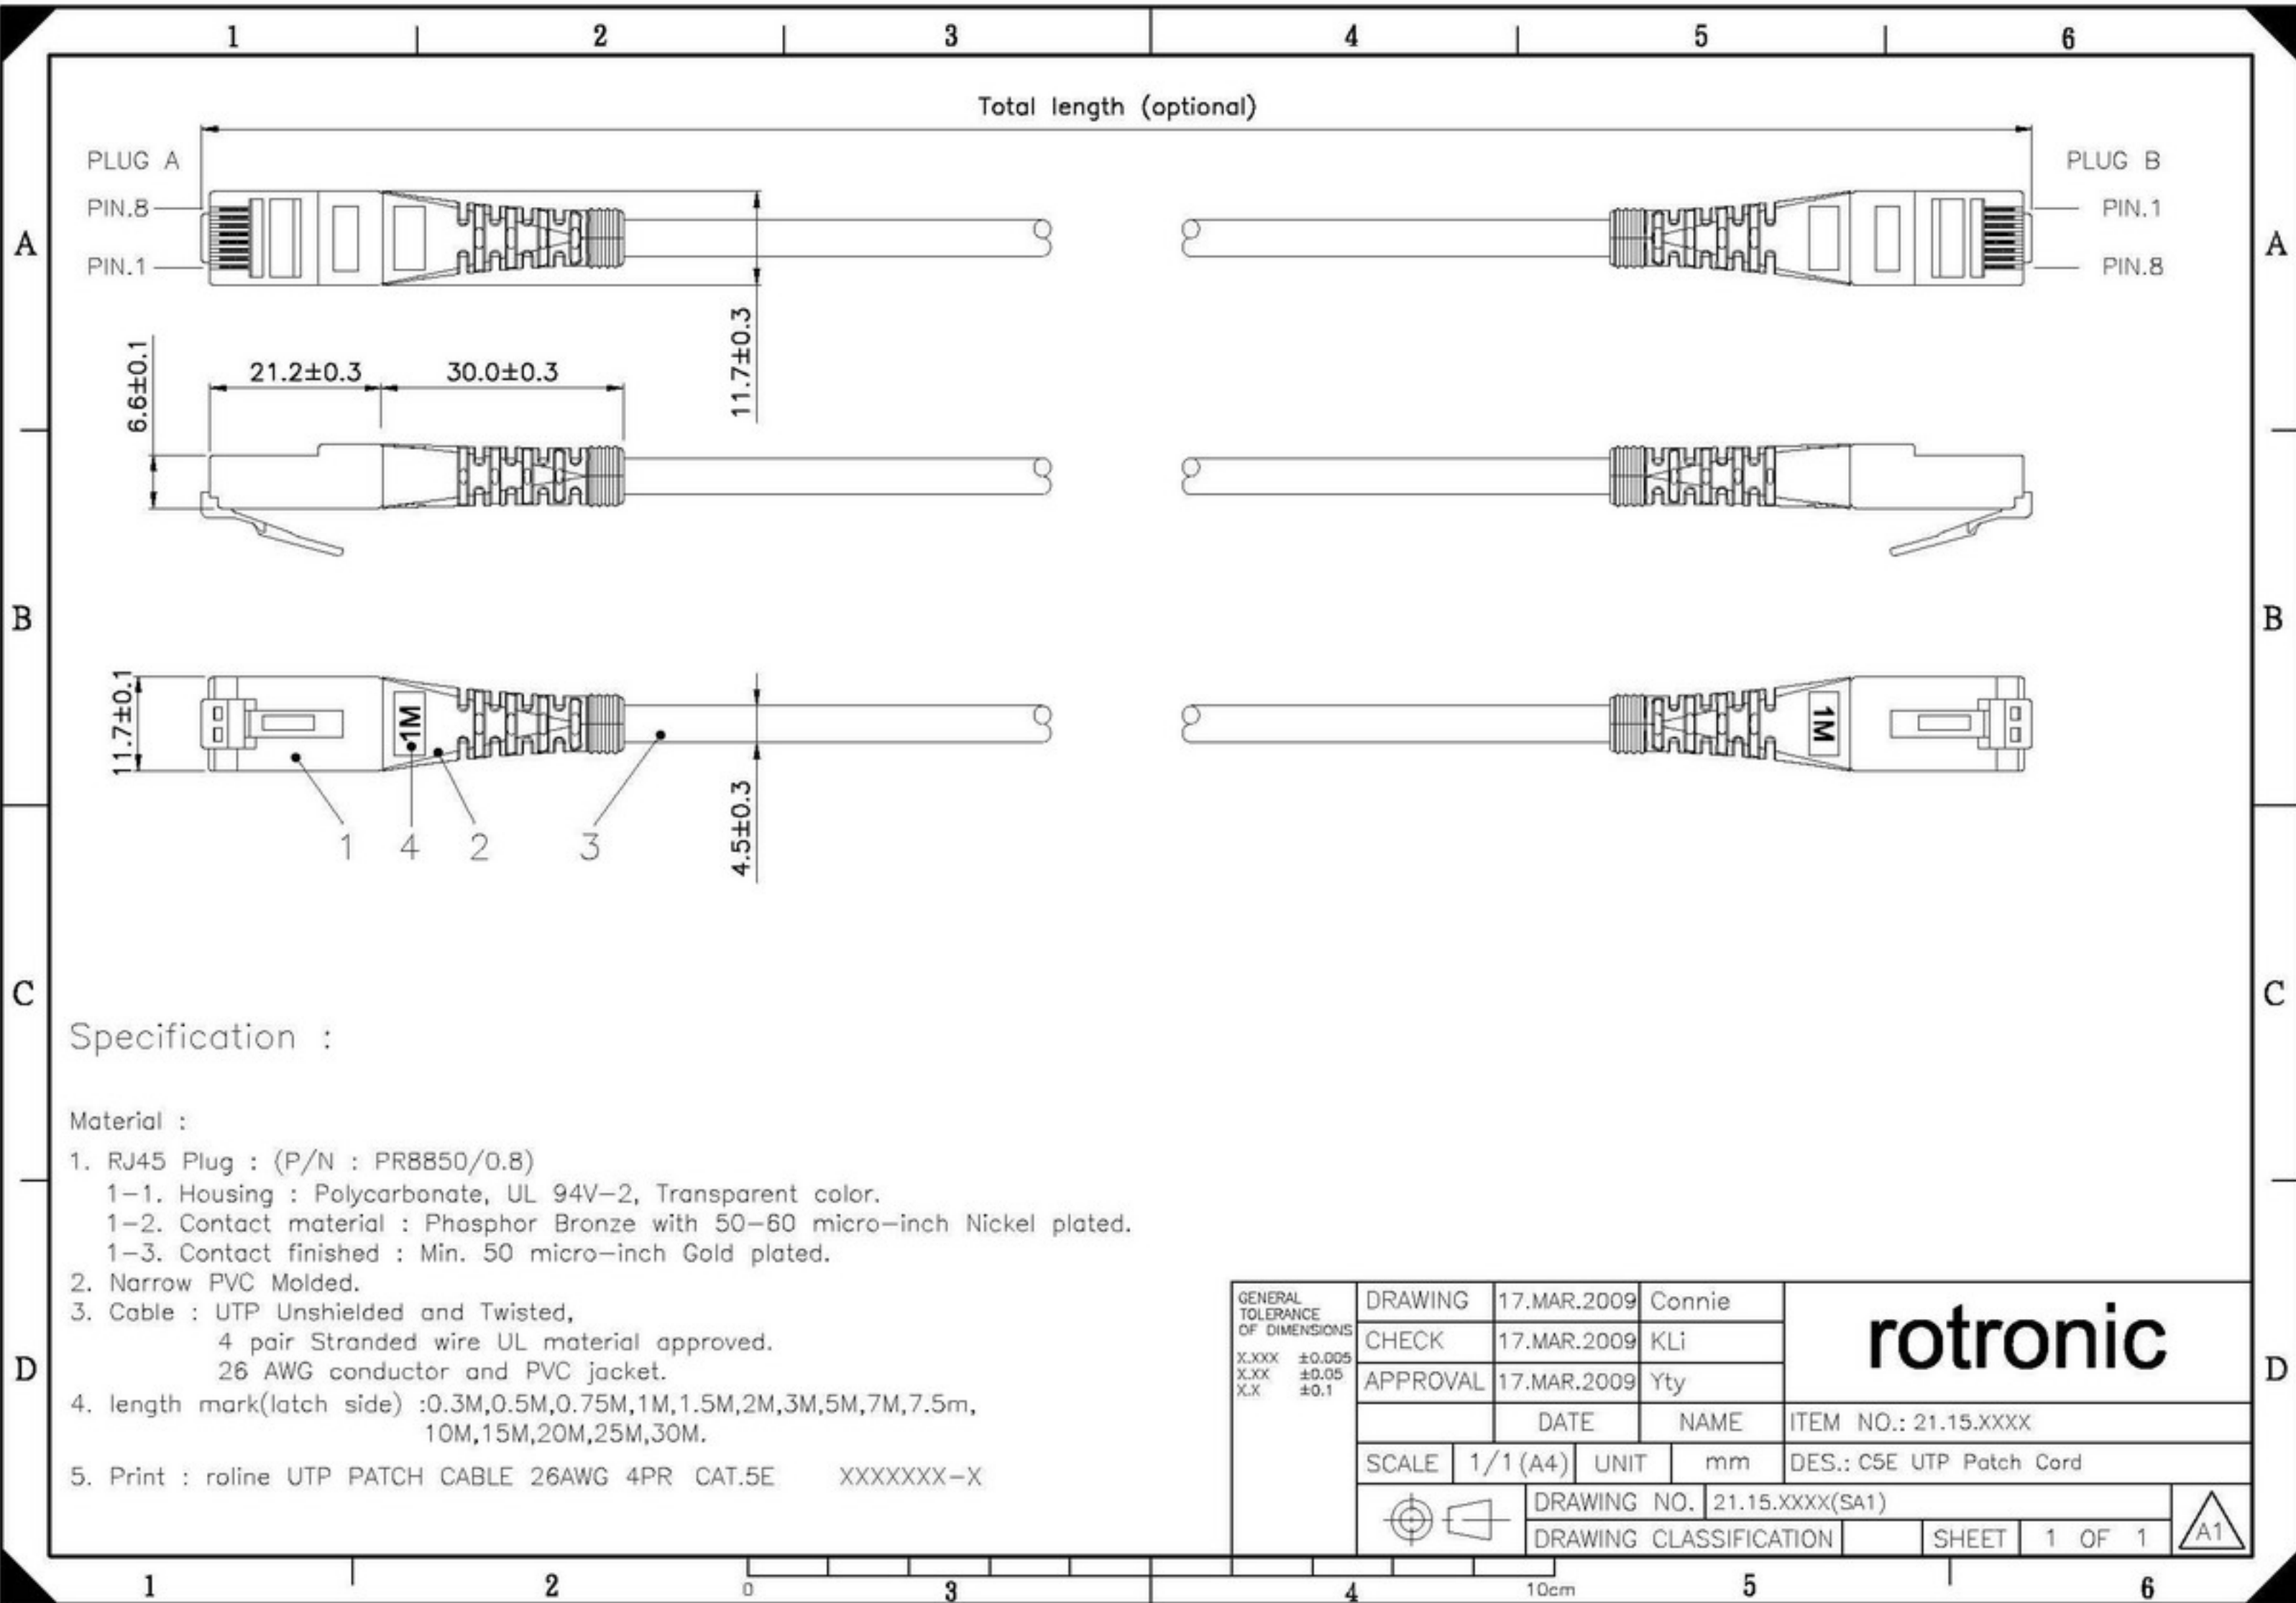

Datenblatt - Fiche technique - Data sheet

21.15.0541

ROLINE UTP-Patchkabel konf. Kat. 5e, rot, 2,0 m

Cordon ROLINE Cat.5e UTP confectionné, rouge, 2,0 m

ROLINE UTP Patch Cord Cat.5e, red, 2.0 m

Specification :

Material :

- 1. RJ45 Plug : (P/N : PR8850/0.8)
 - 1-1. Housing : Polycarbonate, UL 94V-2, Transparent color.
 - 1-2. Contact material : Phosphor Bronze with 50-60 micro-inch Nickel plated.
 - 1-3. Contact finished : Min. 50 micro-inch Gold plated.
- 2. Narrow PVC Molded.
- 3. Cable : UTP Unshielded and Twisted,
 - 4 pair Stranded wire UL material approved.
 - 26 AWG conductor and PVC jacket.
- 4. length mark(latch side) :0.3M,0.5M,0.75M,1M,1.5M,2M,3M,5M,7M,7.5m, 10M,15M,20M,25M,30M.
- 5. Print : roline UTP PATCH CABLE 26AWG 4PR CAT.5E XXXXXX-X

GENERAL TOLERANCE OF DIMENSIONS X.XXX ±0.005 X.XX ±0.05 X.X ±0.1	DRAWING	17.MAR.2009	Connie	rotronic
	CHECK	17.MAR.2009	KLi	
	APPROVAL	17.MAR.2009	Yty	
		DATE	NAME	ITEM NO.: 21.15.XXXX
	SCALE 1/1 (A4)	UNIT mm	DES.: C5E UTP Patch Cord	
	DRAWING NO. 21.15.XXXX(SA1)		SHEET 1 OF 1	
	DRAWING CLASSIFICATION			